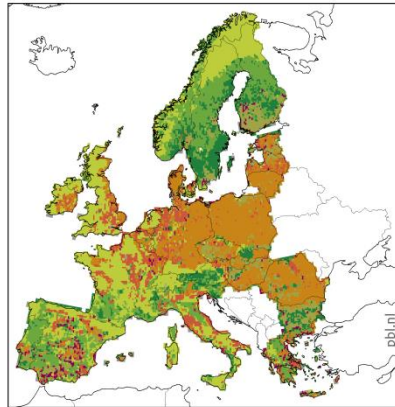

Land Use 2050 (CLIMSAVE)

United-We-Stand (UWS)

Eco-Centre (EC)

Wealth-Being (WB)

Rural Revival (RR)

Legend

Land Use 2050 (IMAGE-GLOBIO)

United-We-Stand (UWS)

Eco-Centre (EC)

Wealth-Being (WB)

Rural Revival (RR)

Legend

Figure 6. Modelling results of GLOBIO and CLIMSAVE for land-use changes in the four OpenNESS scenarios.