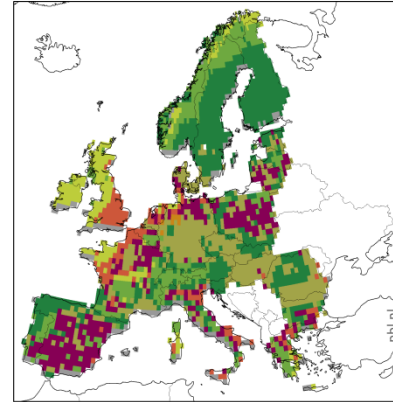

Land Use 2050 (CLIMSAVE)

United-We-Stand (UWS)

Eco-Centre (EC)

Wealth-Being (WB)

Rural Revival (RR)

Legend

Land Use 2050 (IMAGE-GLOBIO)

United-We-Stand (UWS)

Eco-Centre (EC)

Wealth-Being (WB)

Rural Revival (RR)

Legend

Figure 6. Modelling results of GLOBIO and CLIMSAVE for land-use changes in the four OpenNESS scenarios.