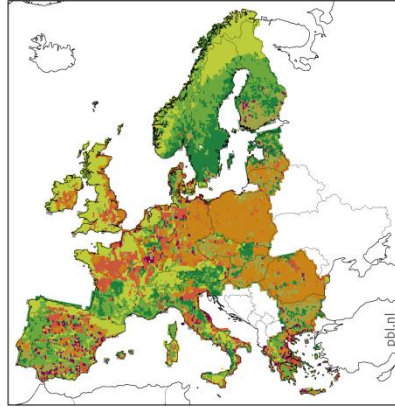

Land Use 2050 (CLIMSAVE)

United-We-Stand (UWS)

Eco-Centre (EC)

Wealth-Being (WB)

Rural Revival (RR)

Legend

Land Use 2050 (IMAGE-GLOBIO)

United-We-Stand (UWS)

Eco-Centre (EC)

Wealth-Being (WB)

Rural Revival (RR)

Legend

Figure 6. Modelling results of GLOBIO and CLIMSAVE for land-use changes in the four OpenNESS scenarios.