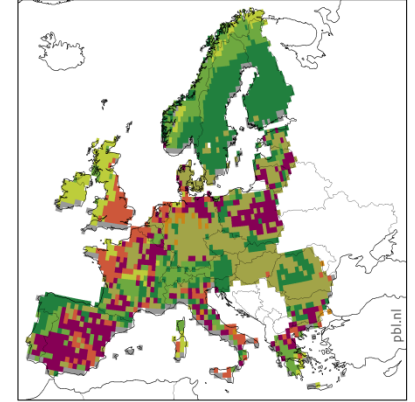

Land Use 2050 (CLIMSAVE)

United-We-Stand (UWS)

Eco-Centre (EC)

Wealth-Being (WB)

Rural Revival (RR)

Legend

Land Use 2050 (IMAGE-GLOBIO)

United-We-Stand (UWS)

Eco-Centre (EC)

Wealth-Being (WB)

Rural Revival (RR)

Legend

Figure 6. Modelling results of GLOBIO and CLIMSAVE for land-use changes in the four OpenNESS scenarios.