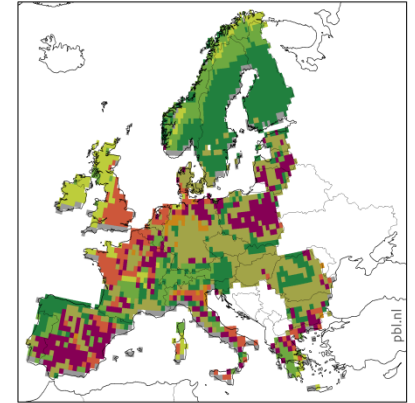

Land Use 2050 (CLIMSAVE)

United-We-Stand (UWS)

Eco-Centre (EC)

Wealth-Being (WB)

Rural Revival (RR)

Legend

Land Use 2050 (IMAGE-GLOBIO)

United-We-Stand (UWS)

Eco-Centre (EC)

Wealth-Being (WB)

Rural Revival (RR)

Legend

Figure 6. Modelling results of GLOBIO and CLIMSAVE for land-use changes in the four OpenNESS scenarios.