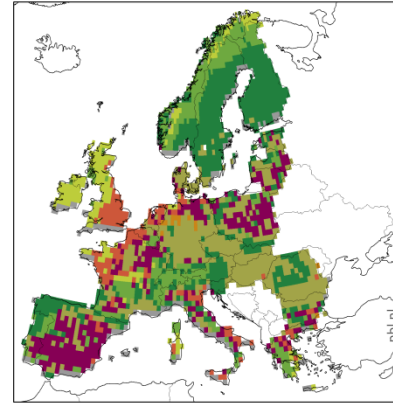

Land Use 2050 (CLIMSAVE)

United-We-Stand (UWS)

Eco-Centre (EC)

Wealth-Being (WB)

Rural Revival (RR)

Legend

Land Use 2050 (IMAGE-GLOBIO)

United-We-Stand (UWS)

Eco-Centre (EC)

Wealth-Being (WB)

Rural Revival (RR)

Legend

Figure 6. Modelling results of GLOBIO and CLIMSAVE for land-use changes in the four OpenNESS scenarios.