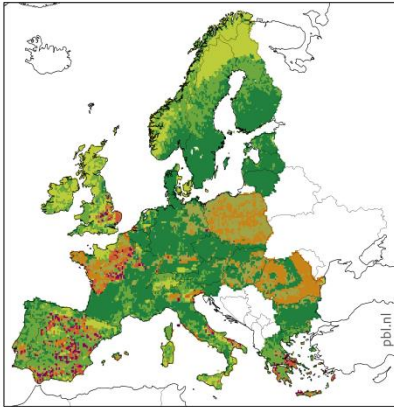

Land Use 2050 (CLIMSAVE)

United-We-Stand (UWS)

Eco-Centre (EC)

Wealth-Being (WB)

Rural Revival (RR)

Legend

Land Use 2050 (IMAGE-GLOBIO)

United-We-Stand (UWS)

Eco-Centre (EC)

Wealth-Being (WB)

Rural Revival (RR)

Legend

Figure 6. Modelling results of GLOBIO and CLIMSAVE for land-use changes in the four OpenNESS scenarios.