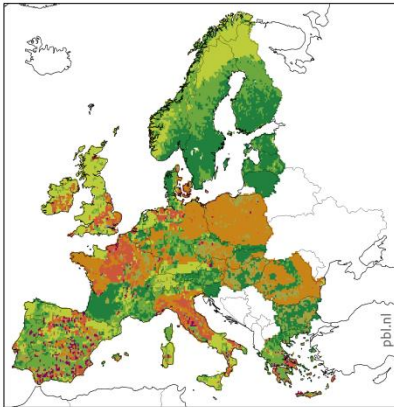

Land Use 2050 (CLIMSAVE)

United-We-Stand (UWS)

Eco-Centre (EC)

Wealth-Being (WB)

Rural Revival (RR)

Legend

Land Use 2050 (IMAGE-GLOBIO)

United-We-Stand (UWS)

Eco-Centre (EC)

Wealth-Being (WB)

Rural Revival (RR)

Legend

Figure 6. Modelling results of GLOBIO and CLIMSAVE for land-use changes in the four OpenNESS scenarios.